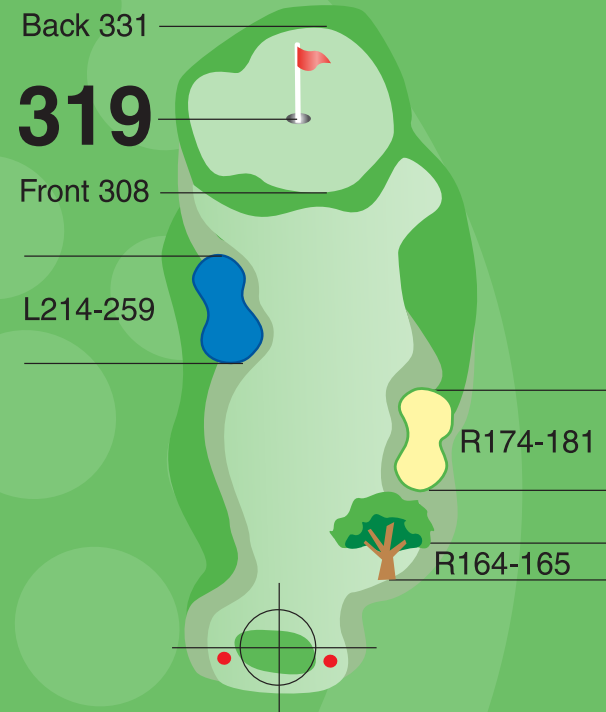

sureshotgps™

How far to the pin?

sureshotgps™ device features:

- Handheld (optional clip provided for fixing to belt or golf buggy) Global Positioning System displays distances to the front, centre and back of the green from anywhere Tee to Green
- Ability to display up to 15 additional reference points which give distances to hazards, e.g. traps, water and dog-legs etc.
- Data for multiple golf courses (up to 10) can be stored - course data can be recorded by the player or downloaded by subscribing to the Tee2Green database
- Can be used on any golf course around the world (subject to local rules)
- Personal club recommendation can be given for each shot (when enabled)
- Statistical information for a round can be collected
- Scores can be kept
- Specific shots can be measured and recorded e.g. driver distance. Once the player has measured distances for each club the information is stored in the sureshotgps™ and used to suggest a club selection (when enabled)
- Has a USB port which allows the unit to be recharged via an AC adaptor (optional car charger is available) and also connects the sureshotgps™ to a PC for uploading and downloading of course information & statistics

The **sureanalysis™** software (a Windows™ based application) is included as a bonus with the sureshotgps™. This software is used to register the sureshotgps™ and subscribe to the Tee2Green database as well as analyse the statistical data recorded during a round.

sureanalysis™
software included

Call Tee2Green Technologies on 1300 477 000 or + 61 3 97222655

www.sureshotgps.com

a new gps... sureshotgps™

How far to the pin?

- Works on any golf course
- Measures distances to 15 hazards per hole
- Upload/Download courses from the web data base
- Analyse statistical data
- Measures individual club distances